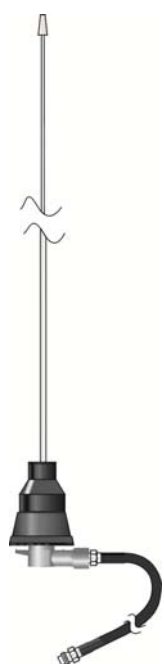

Mobile Antennas

MODEL	Description	Frequency range (MHz)	Bandwidth (MHz) @-14dB
MVL	1/4 Wave VHF Band Aerial (W09)	70-150	10
MVH	1/4 Wave VHF Band Aerial (W05)	150-400	15
MU	1/4 Wave UHF Band Aerial (WUHF)	400-1000	15
MU-2	5/8 Wave 3dB UHF Band Aerial (5/8U)	400-500	15
MU4-3	Collinear 3dB UHF Band Aerial (COLUW)	400-500	15
MU8-3	Collinear 4dB UHF Band Aerial (COLCEL4)	800-1000	20
MU8-6	Collinear 6dB UHF Band Aerial (COL8W)	800-1000	20

MVL/MVH